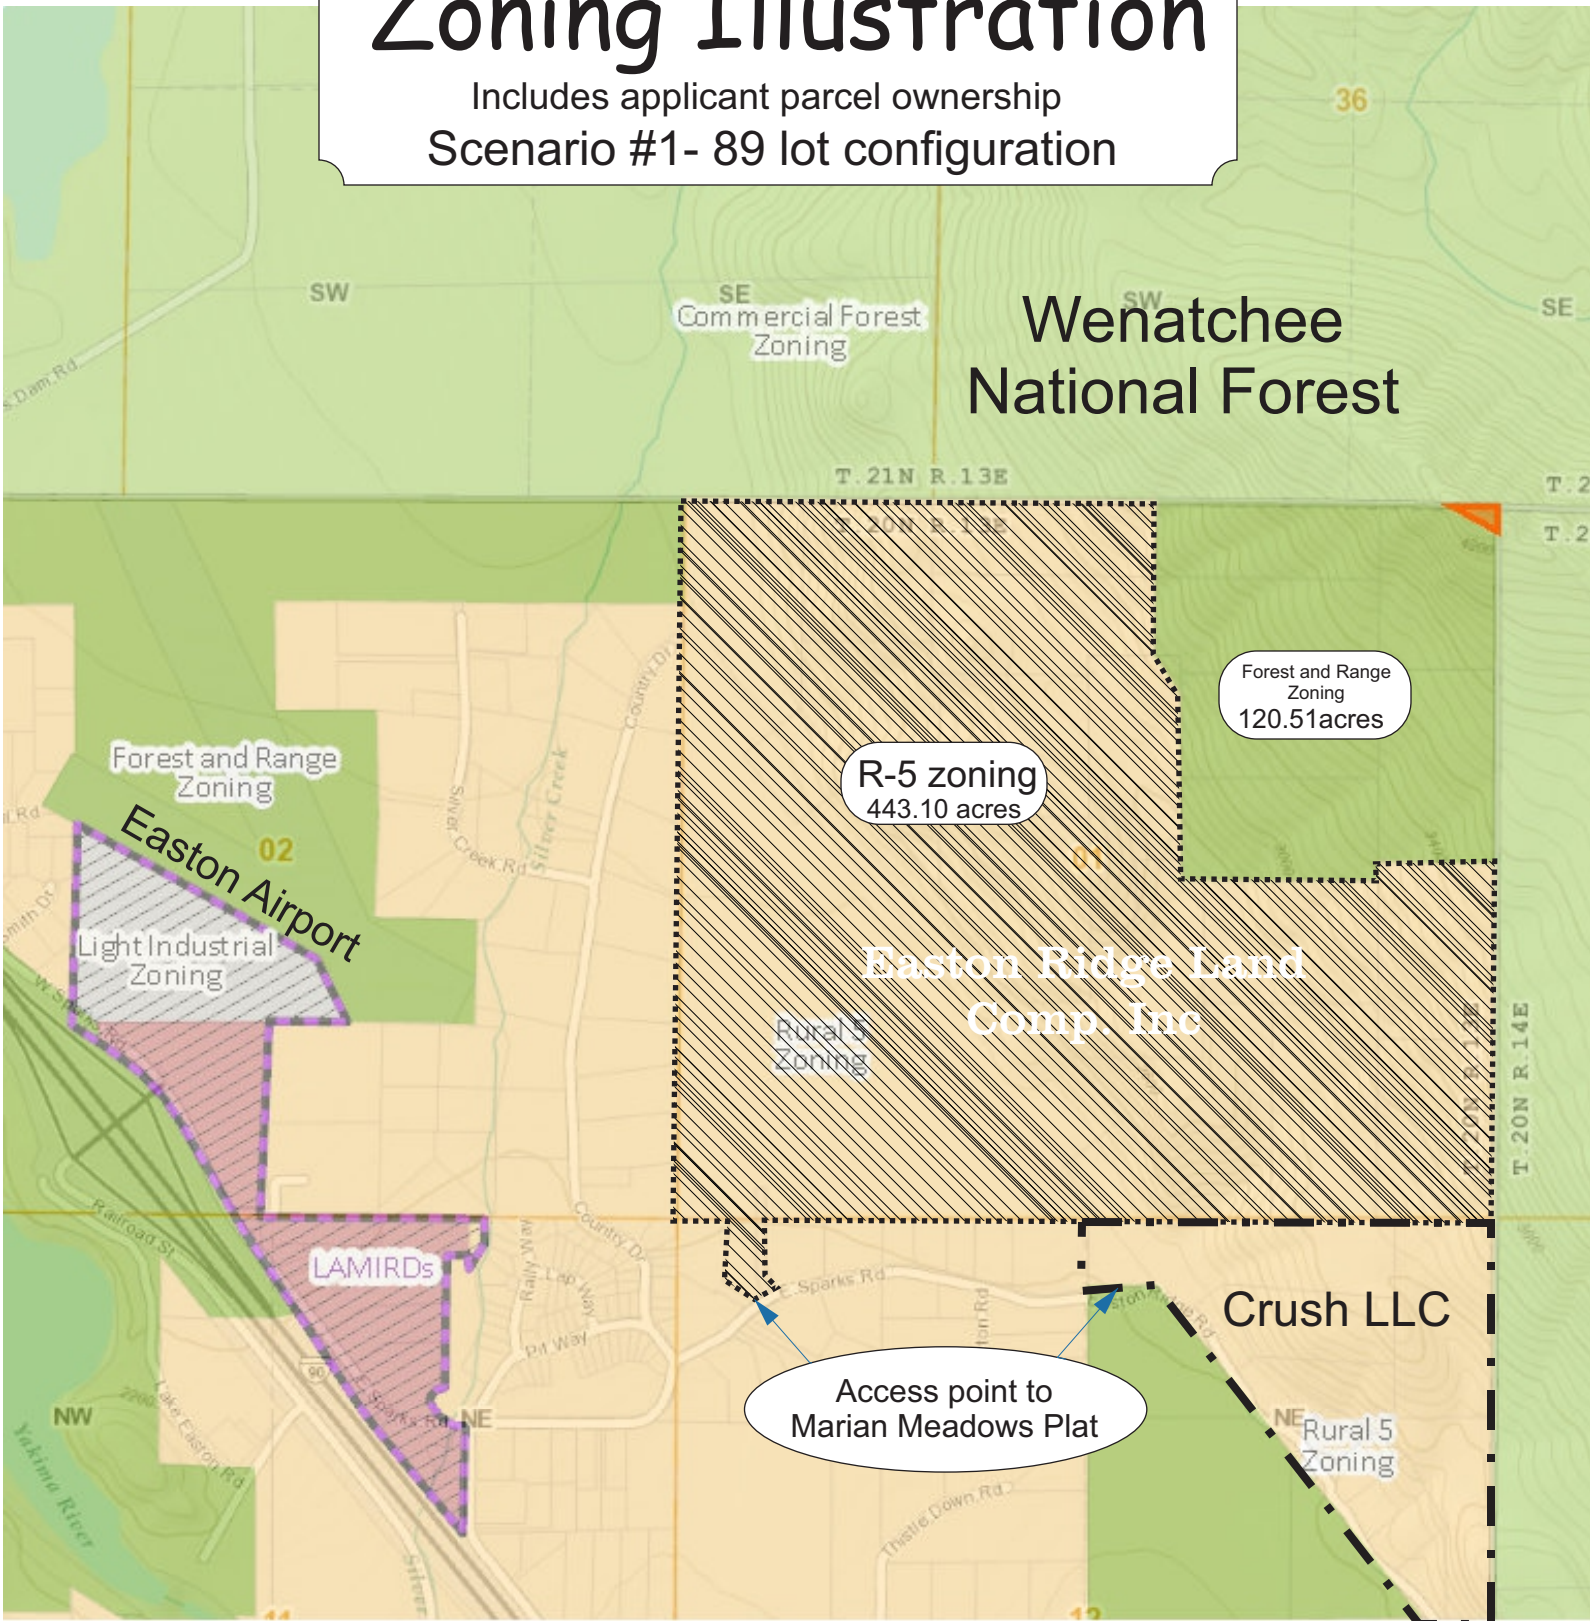

# Zoning Illustration

Includes applicant parcel ownership  
Scenario #1- 89 lot configuration

Date: 8/13/2016

1 inch = 1,891 feet  
Relative Scale 1:22,694

Marian Meadows Vicinity,  
Ownership and zoning Map

**Exh. MM #1**